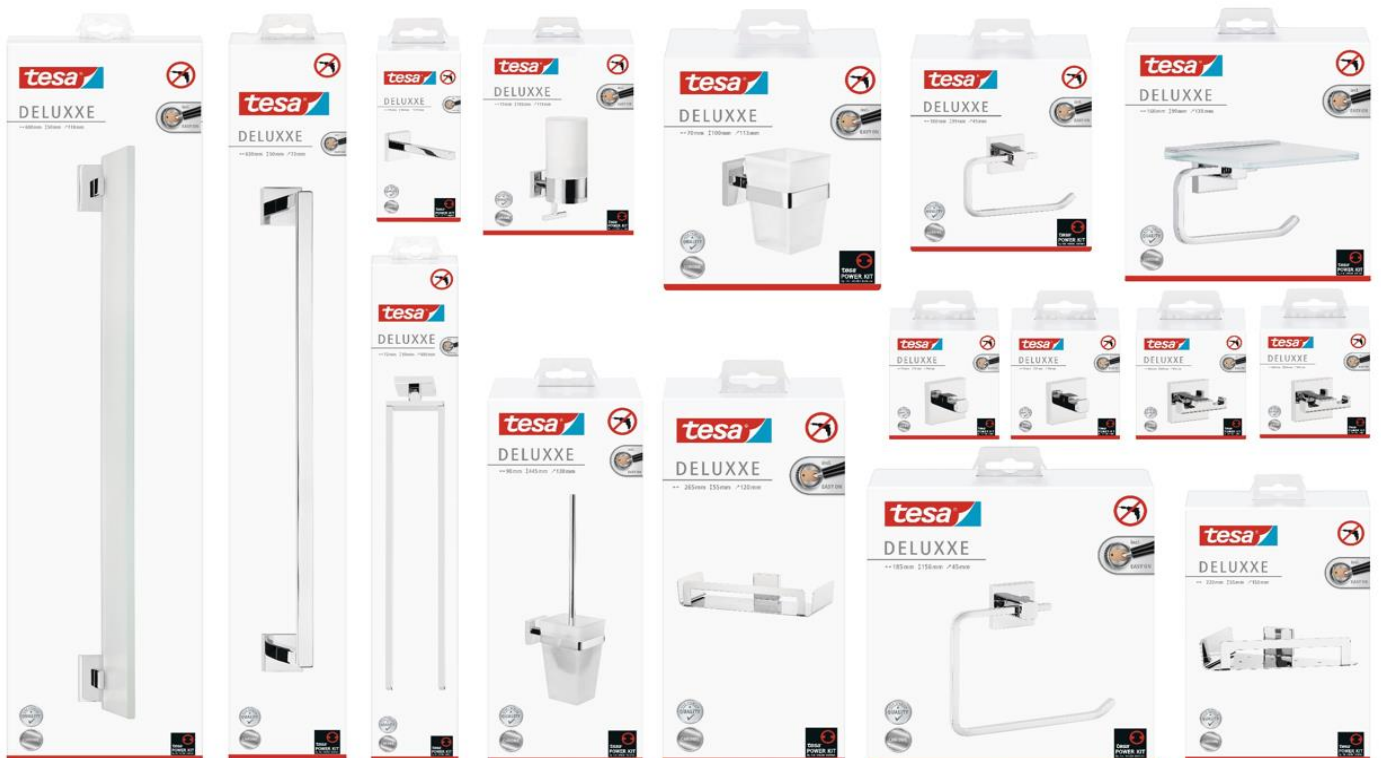

tesa® BATH ACCESSORIES WHITE LINE

DELUXE

EXCLUSIV

ELEGANT

ESTEETIC

EXCELLENT

40401-00000-00

Toilet Holder With Shelf

- > Product dimension:
99 mm (L)
160 mm (W)
139 mm (D)
- > Piece EAN:
4042448454485
- > Replacement parts:
40350-0-0 tesa Spare Adapter Kit BK20-1

40400-00000-00

Toilet Roll Holder w/o Lid

- > Product dimension:
99 mm (L)
160 mm (W)
45 mm (D)
- > Piece EAN:
4042448454270
- > Replacement parts:
40350-0-0 tesa Spare Adapter Kit BK20-1

40403-00000-00

2-Armed Towel Holder

- > Product dimension:
50 mm (L)
72 mm (W)
450 mm (D)
- > Piece EAN:
4042448454522
- > Replacement parts:
40350-0-0 tesa Spare Adapter Kit BK20-1

40404-00000-00

Towel Hook